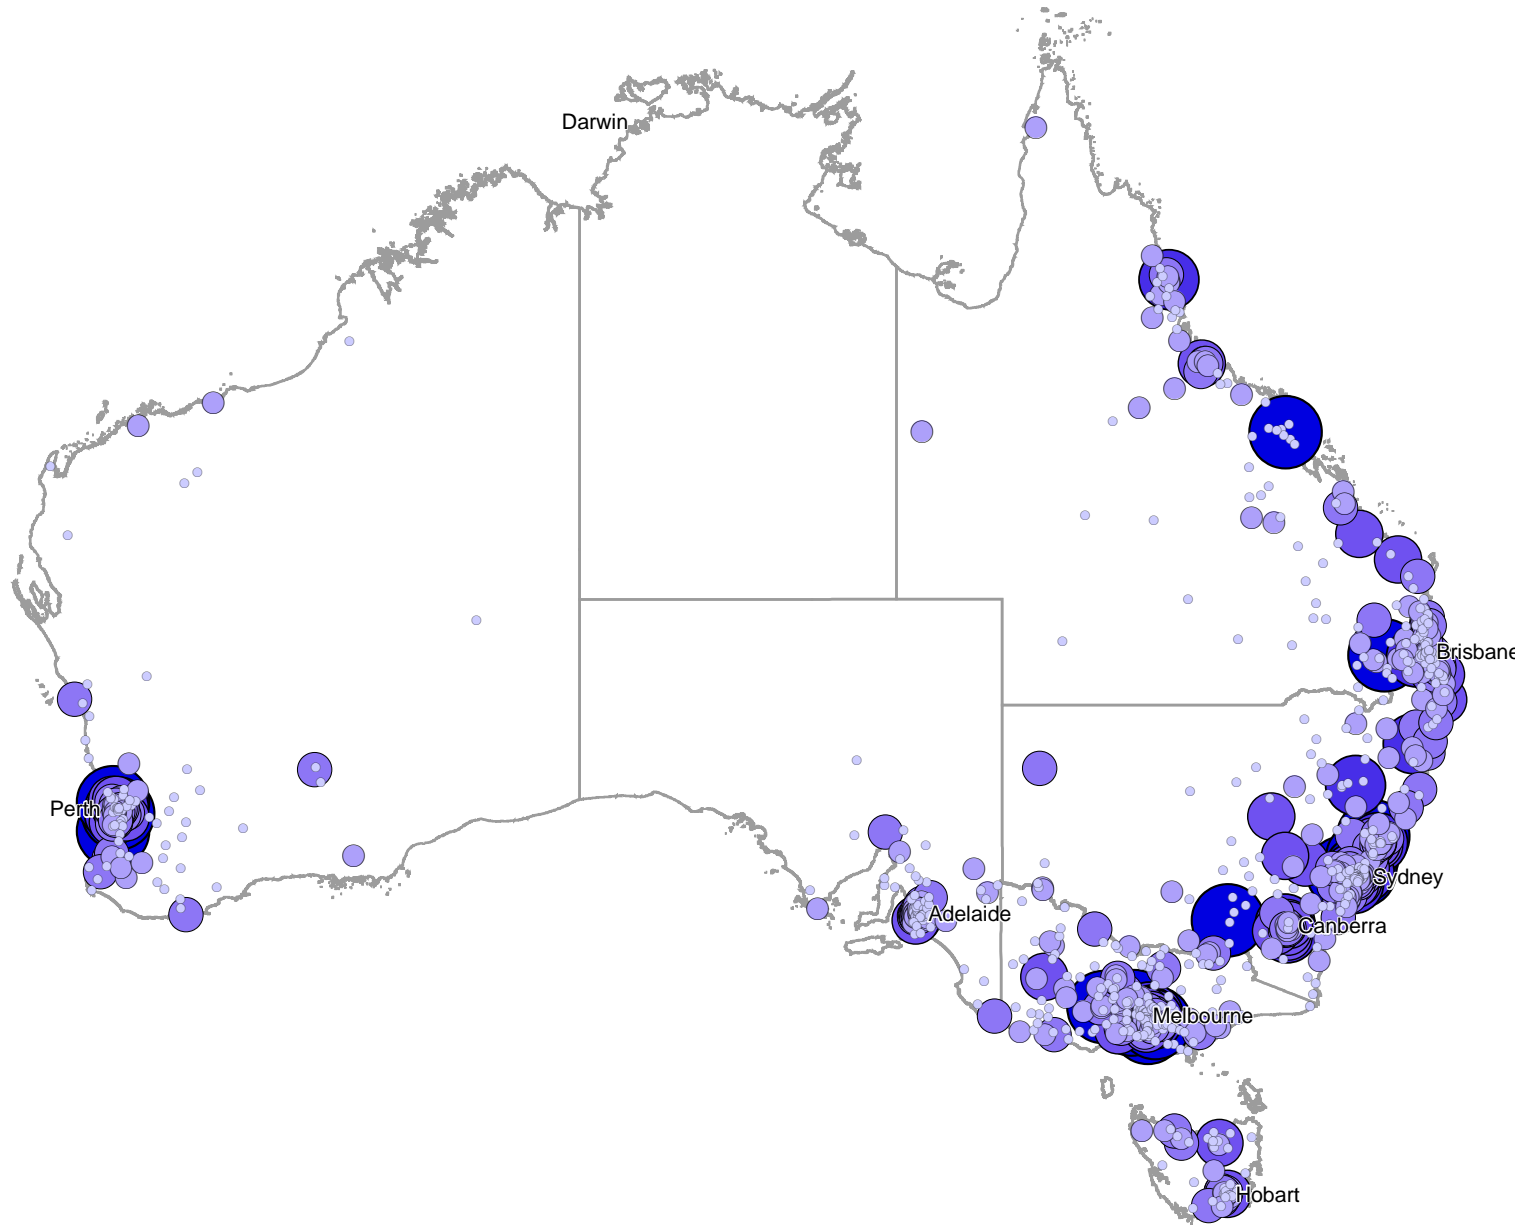

Total IPC Users as at 30/6/2008

Copyright 2008. PSMA Australia Ltd, Navigate Pty Ltd. Australian Bureau of Statistics.  
Produced by: Urbis Pty Ltd (July 2008)